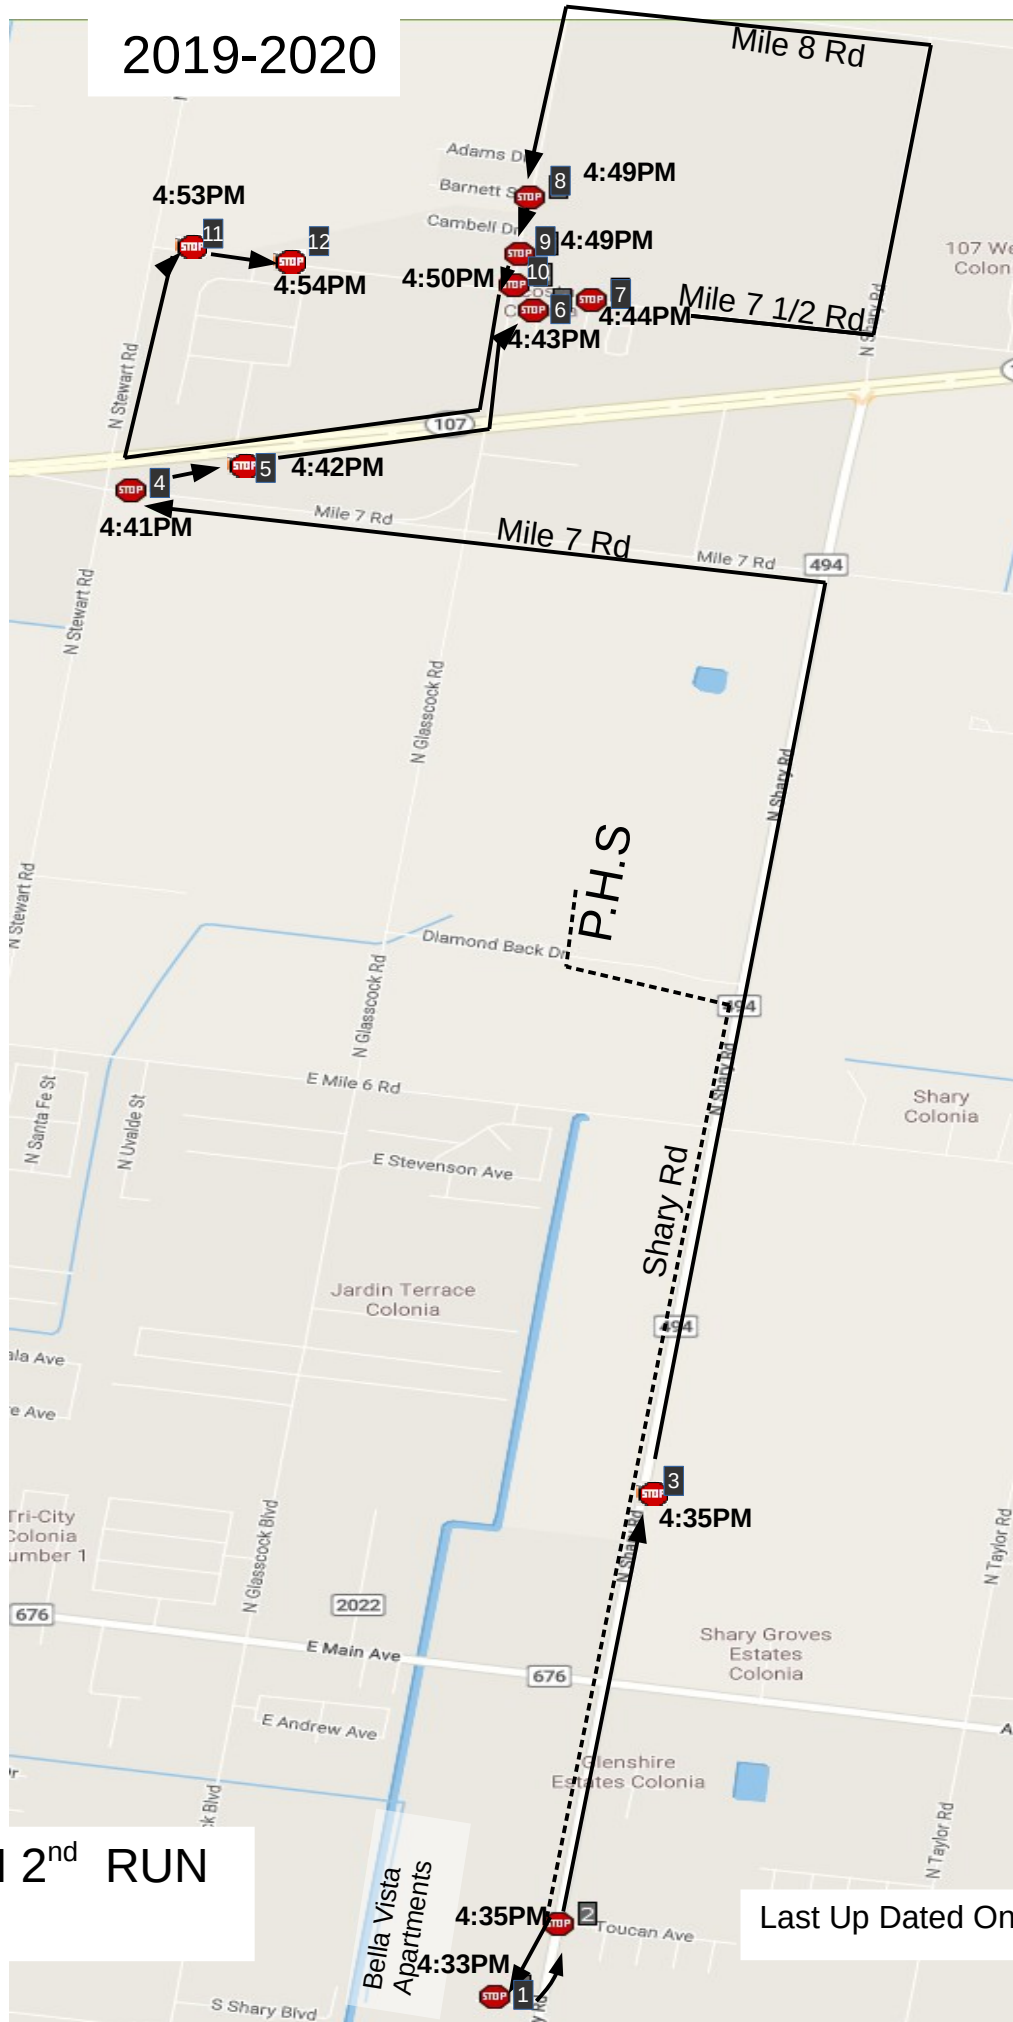

2019-2020

BUS 5 PM 2<sup>nd</sup> RUN  
P.H.S

Last Up Dated On 1/28/20